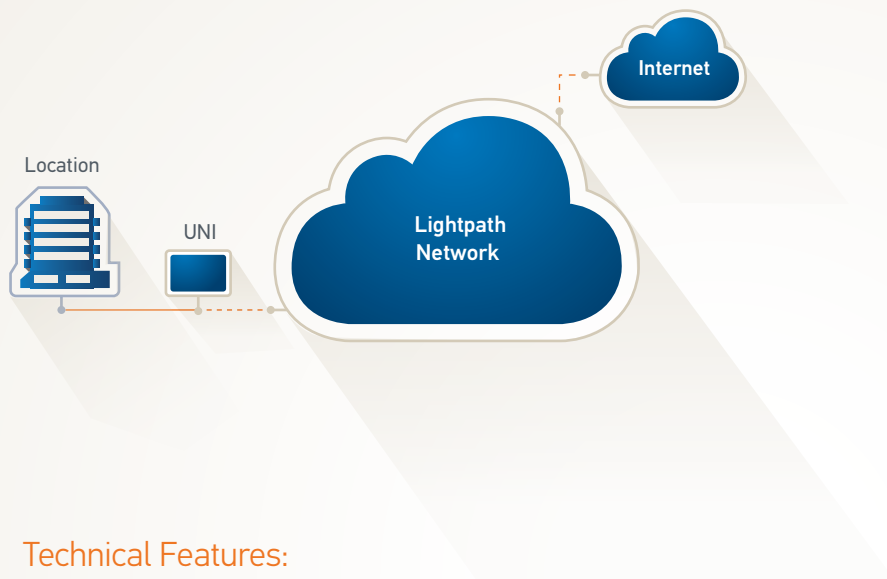

Lightpath Internet 1Gb – 10Gb

Technical Features:

Available Speeds (Gb):	1Gb, 2Gb, 3Gb, 5Gb, 10Gb (5Mb – 1000Mb available via Metro Ethernet)
Bursting:	Optional up to 10Gb
Customer Handoff:	10Gb UNI (Optical)
IP Allocation:	Class C and above with proper justification
DNS:	Secondary DNS Primary DNS (optional) Secondary Exchange
BGP Routing:	Available upon request. (Customer must supply own router and ASN)

Technical Specifications

Resiliency:	Optional protection available
Certifications:	MEF 9, MEF 14, ITU

About Lightpath

Lightpath is proud to be the network New York Metro Area businesses have trusted for over 20 years.

We deliver the essential and reliable communication services that keep your organization connected with complementary Managed Services designed to help you operate more efficiently.

Count on us to listen to your needs and provide the solutions that meet today's real-time demands and drive tomorrow's success. Talk to a Lightpath Representative today.

- Fast, reliable and secure Ethernet-based 100% fiber-optic network
- Enterprise class Data, Voice and Internet communication services
- Cloud-based Hosted Voice, Audio, Web and Video Conference, Managed WiFi and Managed Backup
- Predictable flat-rate pricing for all telecom services from one trusted provider
- Award-winning customer support and online Customer Care access 24/7/365

GoLightpath.com
1-877-Lightpath