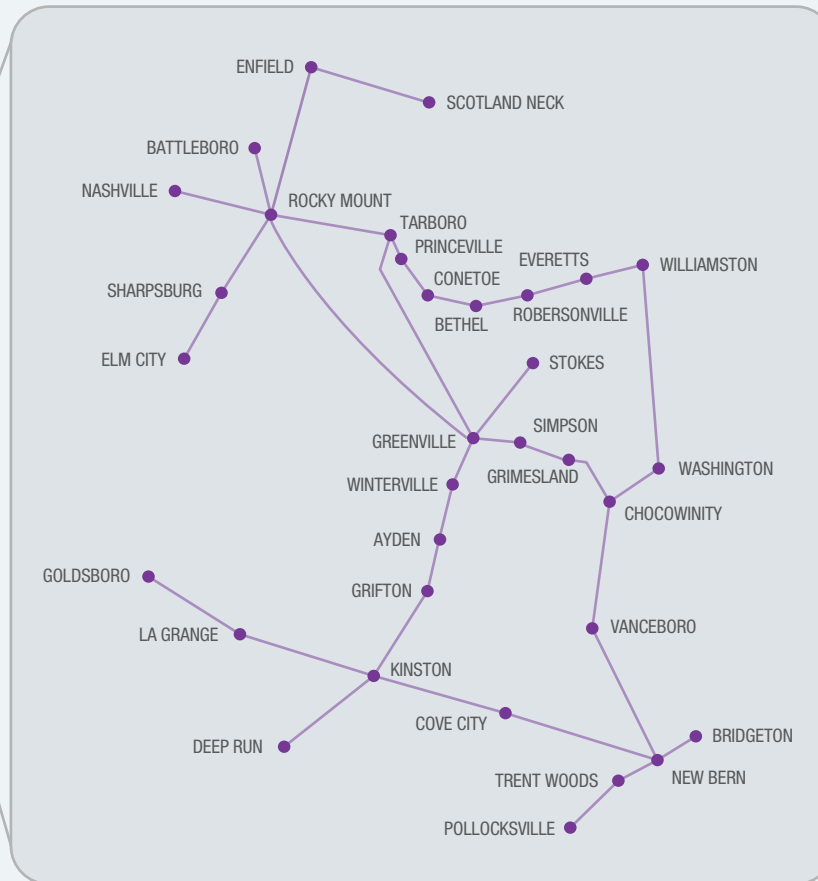

# ALTICE CARRIER SOLUTIONS NORTH CAROLINA COVERAGE MAP

**Coverage**

- Over 13,000 route miles of fiber in 13 states
- 1,500 cell tower sites in service
- 6,000 on-net locations
- 65,000 near-net buildings
- 288 near-net central offices
- Access to 900 local municipalities